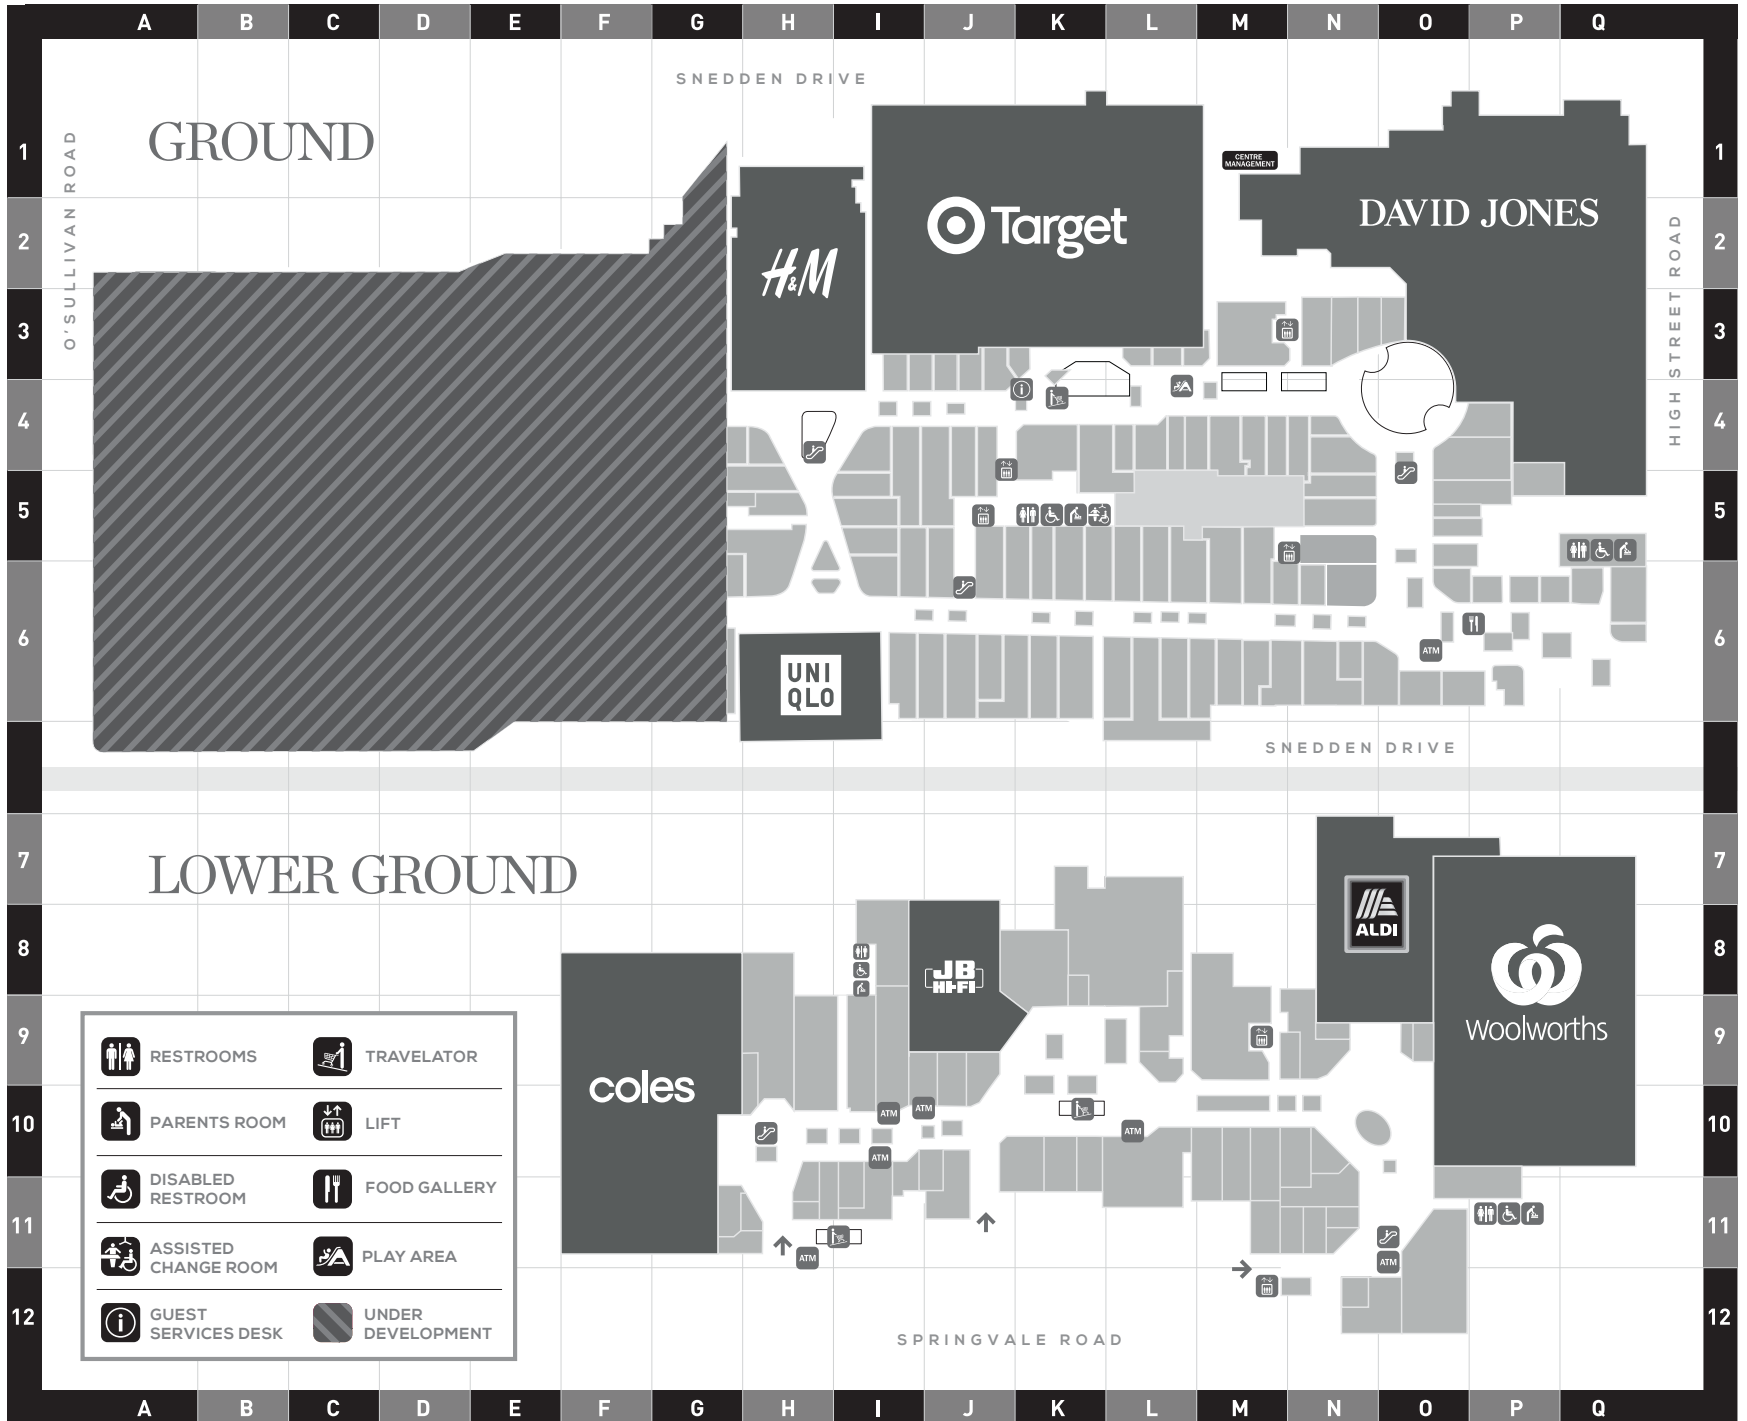

Centre Directory

theglen.com.au

235 Springvale Road,
Glen Waverley

@theglenshopping

facebook.com/theglenshopping

Details correct at time of printing (October 2018),
and subject to change without notice.

STORE	GRID REF	LEVEL	STORE	GRID REF	LEVEL	STORE	GRID REF	LEVEL	STORE	GRID REF	LEVEL	STORE	GRID REF	LEVEL
MAJOR STORES			FOOTWEAR			PHONE & MOBILE COMMUNICATION			LIQUOR & TOBACCO			SERVICES		
ALDI	O8	LG	Gro Kids Shoes	J4	G	Happy Tel	N6	G	BWS	O10	LG	Alter It	N3	G
Coles	G10	LG	Mountfords	J6	G	On the Go Phone Repairs	J10	LG	Cignall	O9	LG	Australia Post	O5	G
David Jones	P3	G	My Uggs	L4	G	Optus	O6	G	CTC Tobacco & Gifts	I10	LG	Brown Gouge Dry Cleaning	H11	LG
Target	K3	G	Novo Shoes	I3	G	PAK Technology	M3	G	Liquorland	G11	LG	Looksmart Alterations	N12	LG
Woolworths	P9	LG	Spendless Shoes	J6	G	Telechoice	O5	G				Magic Hand Carwash	K4	CP
WOMENS' APPAREL			Suttons Uggs	M6	G	Telstra	N6	G	FRESH FOOD			Mister Minit	I10	LG
Ally Fashion	J4	G	Williams	M4	G	Vodafone	O5	G	Bakers Delight	N10	LG	Photo Xpert	N11	LG
Blue Illusion	N3	G	Wittner	I5	G	Vodafone kiosk	H10	LG	Colonial Fresh Markets	M9	LG	Scholler Shoe Repairs kiosk	N6	G
Bras N Things	I4	G	Ziera	L4	G	HOMEWARES			Divine Poultry	K8	LG	OPTOMETRISTS & HEALTH SERVICES		
City Chic	J6	G	DISCOUNT VARIETY & FLORISTS			Adairs	K6	G	Ferguson Plarre Bakehouse	H10	LG	BUPA	K10	LG
Forever New (open early 2019)	H5	G	Deep Blue Florist	N10	LG	Artisan Home	M6	G	Fish Pier	L9	LG	Eye Hub Optical	M4	G
Glassons	I4	G	Lo Costa House & Party	H9	LG	Bed Bath N Table	L6	G	Le Crois	N10	LG	Glen Waverley General Practice (inside Priceline Pharmacy)	H9	LG
Jacqui E	N3	G	The Reject Shop	K8	LG	Dusk	L6	G	Sea Harbour	K9	LG	Go Vita	M10	LG
Lorna Jane	I3	G	LEISURE & ENTERTAINMENT			Habitania	N6	G	The Butcher Club	N9	LG	Medibank Private	J10	LG
Melrose Avenue	J6	G	Australian Geographic	K4	G	Hello Kitchen	M6	G	The Glen Asian Grocery	L8	LG	My Health Medical Centre	O12	LG
Moku	J3	G	EB Games	N5	G	Howard's Storage World	K6	G	The Glen Butcher	L9	LG	OPSM	J10	LG
My Size	L4	G	Gamesworld	L6	G	Images Handicraft	N5	G				Pacific Smiles Dental	M11	LG
Noni B	M3	G	JB Hi Fi	J9	LG	Matchbox	M6	G	CAFÉS & RESTAURANTS			Priceline Pharmacy	H9	LG
Rockmans	M3	G	Robinsons Bookshop	L6	G	Miniso	M6	G	Angie's Dumplings Bar	M10	LG	Specsavers	N10	LG
Sportsgirl	I6	G	HAIR, BEAUTY & MASSAGE			NEWSAGENTS, LOTTO & STATIONERY			Arena Café	N4	G	Terry White Chemist	O11	LG
Sussan	I5	G	Biba Hairdressing	K6	G	Nextra	I9	LG	Caffe Cherry Bean	N10	LG	Vision Studio	L6	G
Suzanne Grae	K4	G	Body and Balance	N12	LG	The Glen Lotto	O9	LG	Coffee Hit	J9	LG	FINANCIALS & ATM'S		
Valleygirl	J6	G	Bodyograhly By The Lounge	L3	G	The Glen Tatts Kiosk	H10	LG	Crux & Co (open early 2019)	H6	G	ANZ ATM	N10	LG
MEN'S APPAREL			Endota Spa	M6	G	Typo	L6	G	Degani at The Glen	L4	G	Bank Australia	I10	LG
Connor	I6	G	Green Palm Massage	H10	LG	FOOD GALLERY & TAKEAWAY			Shingle Inn	L10	LG	Bank of Melbourne	I9	LG
Gaz Man	N3	G	Hollywood Nails	N11	LG	Boost	I4	G				Bank of Melbourne ATM	I9	LG
Peter Jackson	M4	G	Julex Nail Spa	K6	G	Capricho	O6	G	TRAVEL			Bankwest	I11	LG
CHILDREN'S APPAREL			Just Cuts	H11	LG	Chinta Ria Soul	P6	G	Cruise XP	H11	LG	Bankwest ATM	I11	LG
Cotton On Kids	J4	G	Laser Clinics Australia	K10	LG	D'elephant Thai Street Food	P6	G	Flight Centre	N11	LG	Commonwealth Bank ATM	N10	LG
Ollie's Place	J4	G	Le Nails	H9	LG	Furuta Matcha House	K9	LG	Flight Centre	O5	G	Commonwealth Bank ATM	O6	G
MIXED APPAREL			Mecca Maxima (open late 2018)	H6	G	Gotcha Tea	I6	G	Travel Money Oz (at Flight Centre)	N11	LG	HSBC ATM	N10	LG
Bonds	I6	G	Merry Seasons	N5	G	Hakka Popo	K9	LG	Travelex (at Where2Travel)	L4	G	Redi ATM	I10	LG
H&M	H4	G	Miracle Hair Salon	N4	G	Hallo Juice	P6	G	Where2Travel	L4	G	Westpac	L10	LG
Jeanswest	I6	G	My Beauty Spot	K6	G	Healthy Habits	P6	G				Westpac ATM	L10	LG
Sportfirst	K6	G	My Place Massage & Foot Spa	M6	G	Huxtago	Q6	G	INFORMATION			Guest Services Desk	J4	G
UNIQLO	H6	G	Odyssey Nails	L3	G	Joy Cupcakes	I4	G				MYOB (take the lift)	N3	I
FASHION ACCESSORIES			O'some Brows	H10	LG	Li Xiu Kitchen	Q6	G						
Colette by Colette Hayman	H5	G	Results Laser Clinics	L4	G	Mr Bratwurst	N9	LG						
Mocha	I5	G	Ross Caia Hairdressing	K10	LG	Muffin Break	O6	G						
Strandbags	J6	G	Shaver Shop	N5	LG	Nosh	M10	LG						
Sunglass Hut	G4	G	The Beauty & Brow Parlour	N6	G	OMI Wagyu	P6	G						
			Zhongs Massage	L3	G	Schnitz	P6	G						
			JEWELLERY			Selene's Chocolates	N10	LG						
			KT Jewellery	J4	G	Seoul Kitchen	P6	G						
			Michael Hill	H4	G	Soul Origin	O6	G						
			Pandora	J4	G	Sushi Jiro	Q6	G						
			Salera's Jewellmasters	K4	G	Sushi Sushi	L3	G						
			Valuable Jewellery	N4	G	Sushi Sushi	H10	LG						